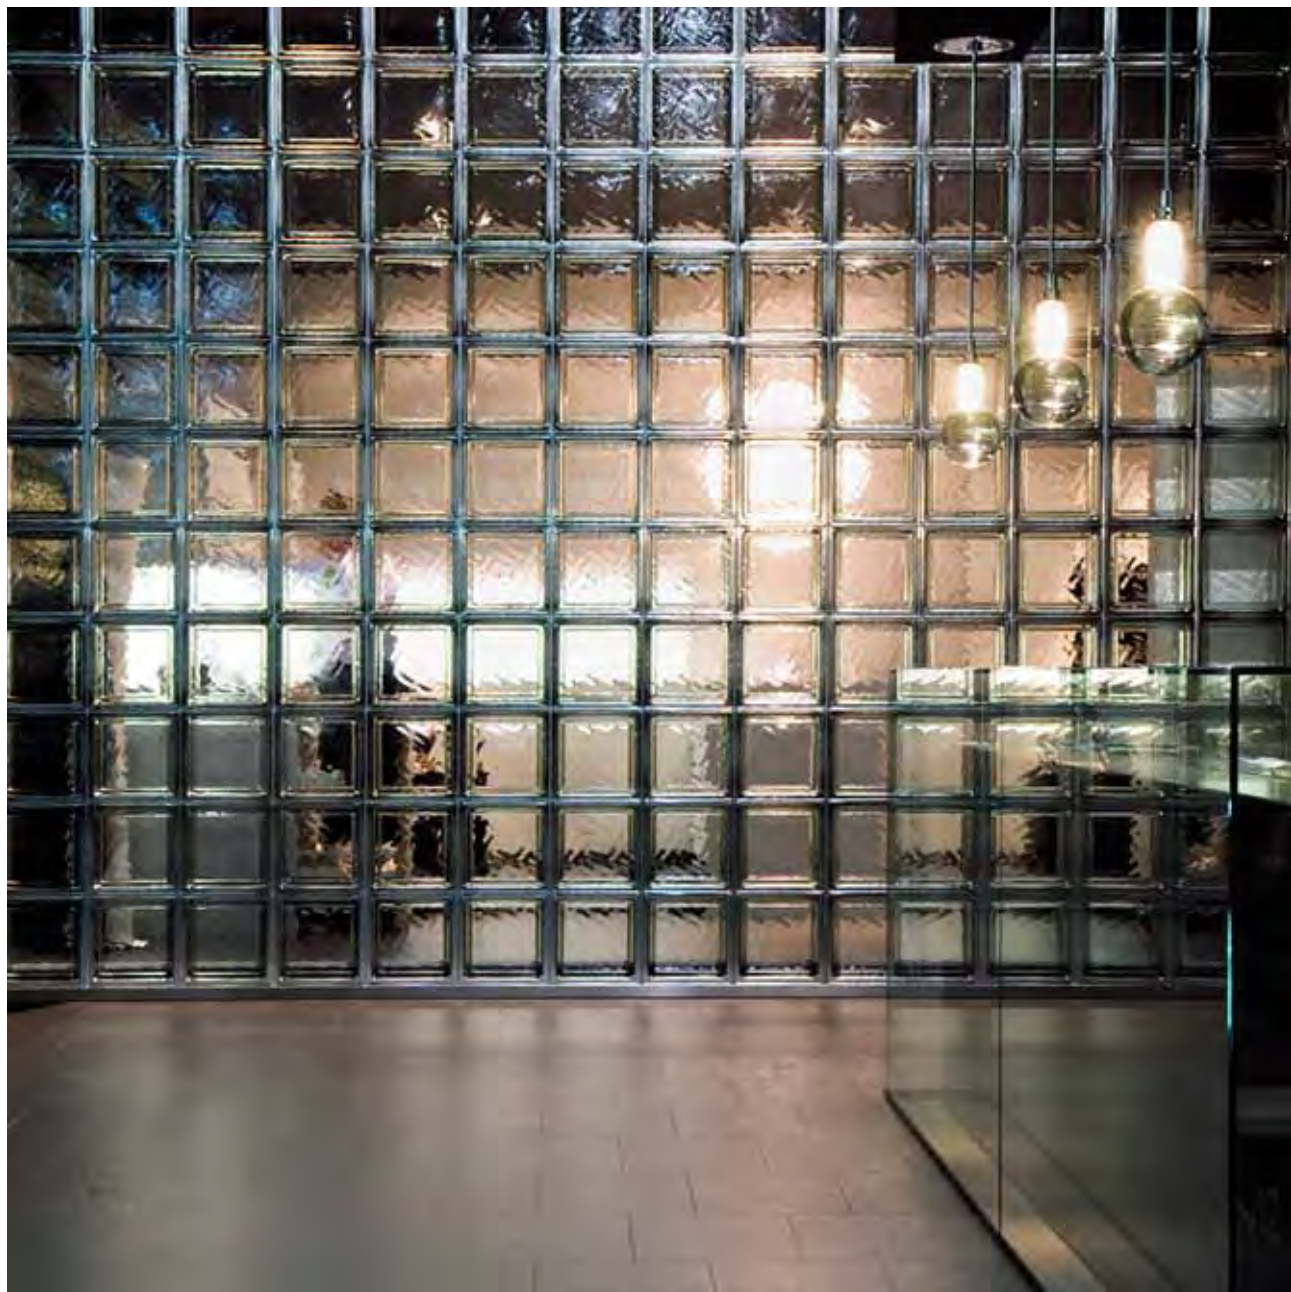

# *Ginza Collection*

*alle pagine precedenti / previous pages*

**Caffetteria/Coffee Shop**

Maison Hermès - Japan

Project: Renzo Piano Building Workshop, 2001-2006  
Ginza Collection – NEUTRO Q42 O/T MET

**Cucina/Kitchen**